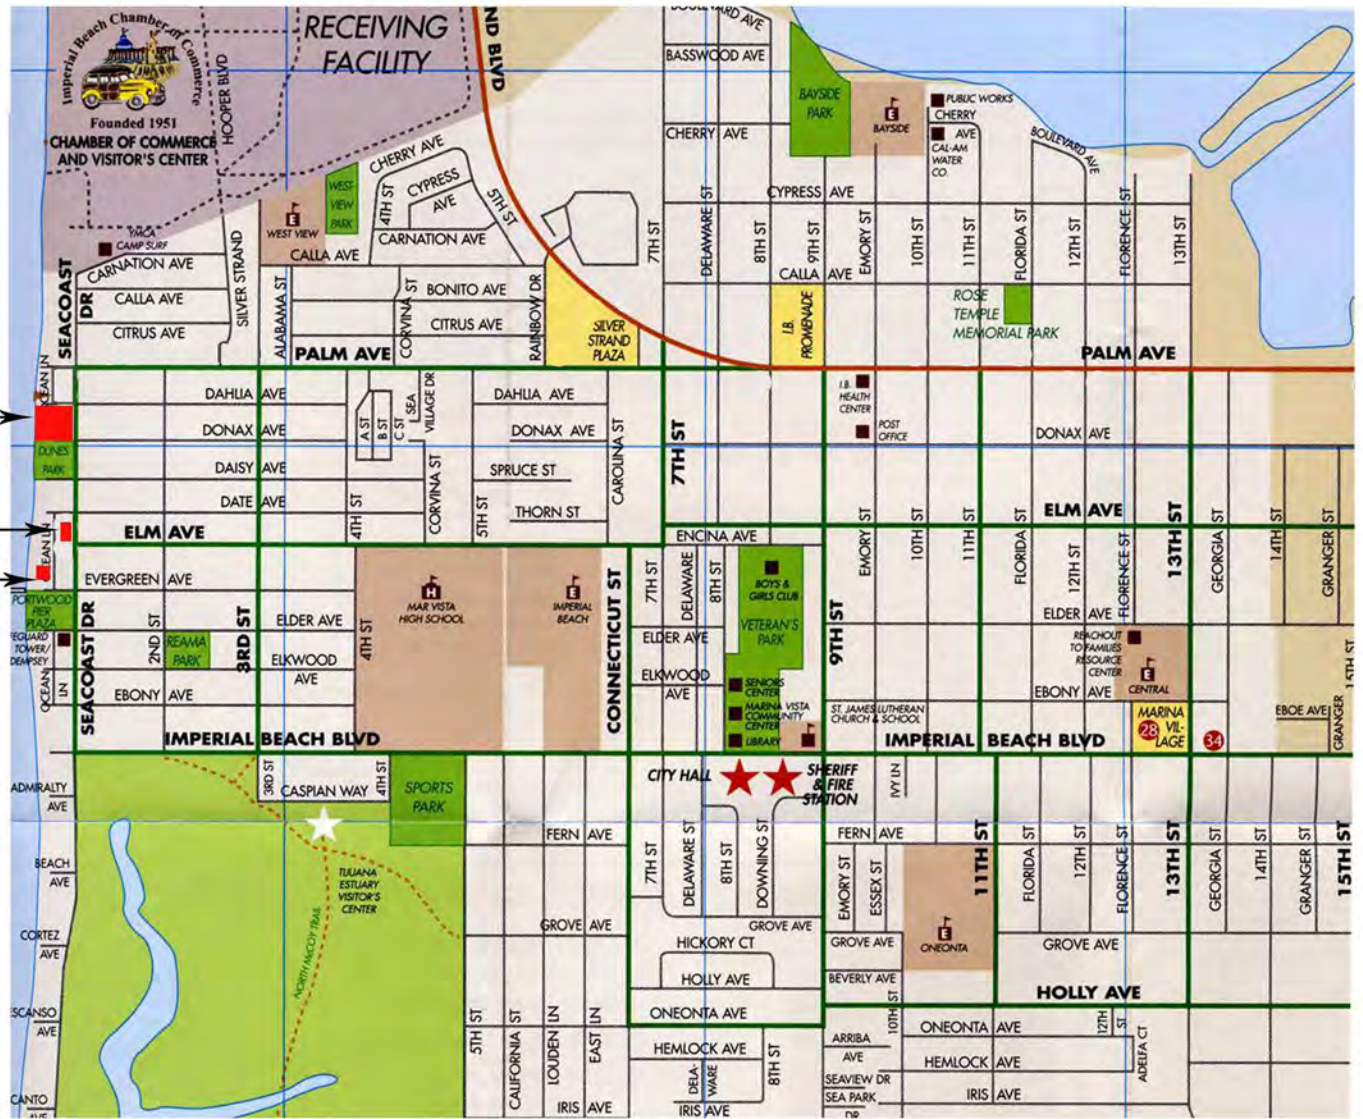

### DIRECT ROUTE

1. Start out onto N HARBOR DR. 0.6 mi
2. Turn LEFT onto W GRAPE ST. 0.4 mi
3. Merge onto I-5 S. 11.9 mi
4. Take the PALM AVENUE/CA-75 exit, 0.3 mi
5. Turn RIGHT onto PALM AVE/CA-75 N. 1.6 mi
6. Turn SLIGHT LEFT onto PALM AVE. 0.9 mi
7. Turn LEFT onto SEACOAST DR. 0.2 mi
8. 862 SEACOAST DR is on the RIGHT.

### SCENIC ROUTE

1. Start out onto N HARBOR DR. 0.6 mi
2. Turn LEFT onto W GRAPE ST. 0.4 mi
3. Merge onto I-5 S. 2.6 mi
4. Merge onto CA-75 S toward CORONADO. 2.8 mi
5. Turn LEFT onto ORANGE AVE/CA-75 S. 8.7 mi
6. Turn RIGHT onto RAINBOW DR. 0.2 mi
7. Turn RIGHT onto PALM AVE. 0.6 mi
8. Turn LEFT onto SEACOAST DR. 0.2 mi
9. 862 SEACOAST DR is on the RIGHT.

# Maps & Directions

CHECK IN LOCATION IS AT 862 SEACOAST DR.

## Imperial Beach Map

The Imperial Beach Club  
Check-In Location  
Sandcastles