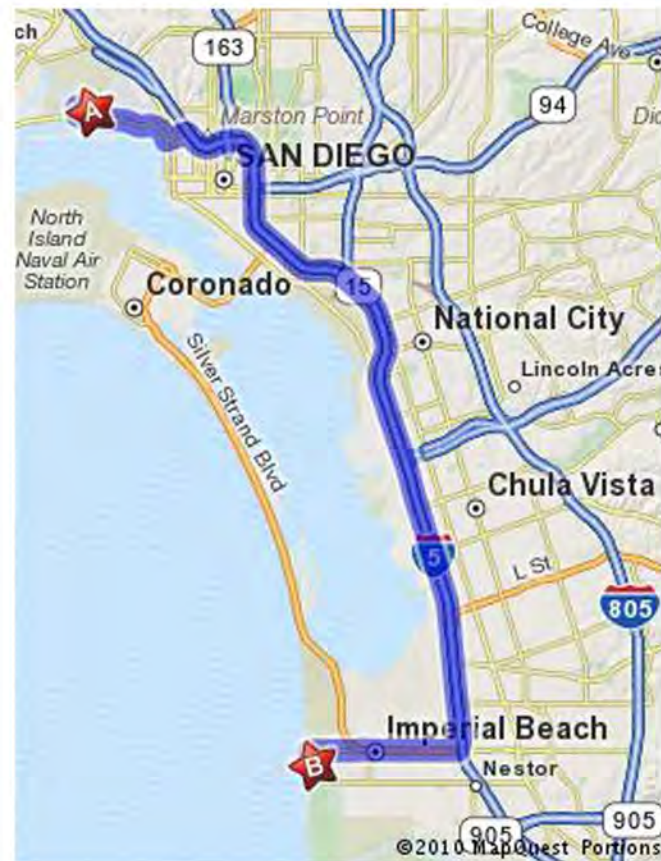

# Maps & Directions

CHECK IN LOCATION IS AT 862 SEACOAST DR.

### DIRECT ROUTE

1. Start out onto N HARBOR DR. 0.6 mi
2. Turn LEFT onto W GRAPE ST. 0.4 mi
3. Merge onto I-5 S. 11.9 mi
4. Take the PALM AVENUE/CA-75 exit, 0.3 mi
5. Turn RIGHT onto PALM AVE/CA-75 N. 1.6 mi
6. Turn SLIGHT LEFT onto PALM AVE. 0.9 mi
7. Turn LEFT onto SEACOAST DR. 0.2 mi
8. 862 SEACOAST DR is on the RIGHT.

### SCENIC ROUTE

1. Start out onto N HARBOR DR. 0.6 mi
2. Turn LEFT onto W GRAPE ST. 0.4 mi
3. Merge onto I-5 S. 2.6 mi
4. Merge onto CA-75 S toward CORONADO. 2.8 mi
5. Turn LEFT onto ORANGE AVE/CA-75 S. 8.7 mi
6. Turn RIGHT onto RAINBOW DR. 0.2 mi
7. Turn RIGHT onto PALM AVE. 0.6 mi
8. Turn LEFT onto SEACOAST DR. 0.2 mi
9. 862 SEACOAST DR is on the RIGHT.

## Imperial Beach Map

The Imperial Beach Club  
Check-In Location  
Sandcastles