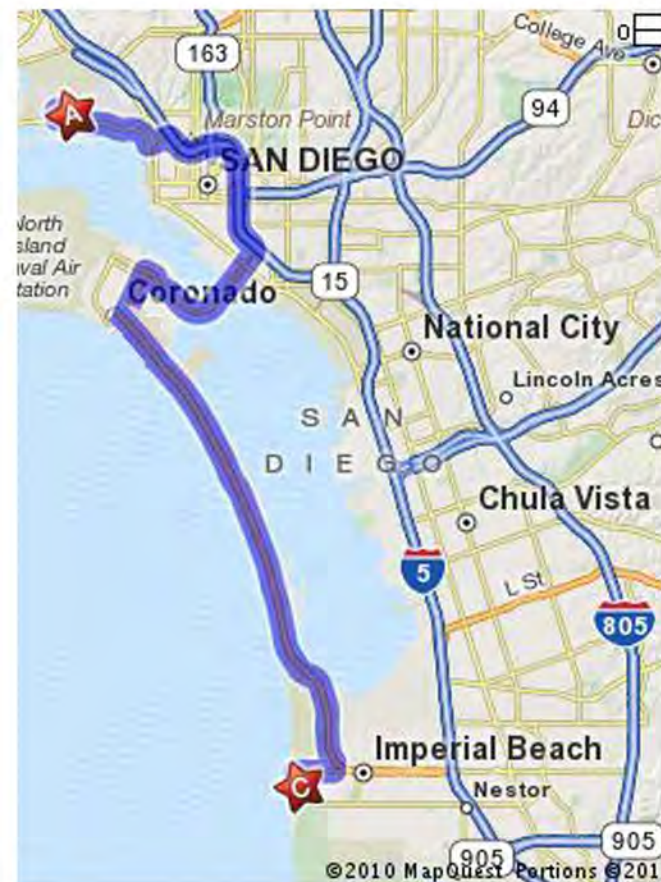

# Maps & Directions

CHECK IN LOCATION IS AT 862 SEACOAST DR.

### DIRECT ROUTE

1. Start out onto N HARBOR DR. 0.6 mi
2. Turn LEFT onto W GRAPE ST. 0.4 mi
3. Merge onto I-5 S. 11.9 mi
4. Take the PALM AVENUE/CA-75 exit, 0.3 mi
5. Turn RIGHT onto PALM AVE/CA-75 N. 1.6 mi
6. Turn SLIGHT LEFT onto PALM AVE. 0.9 mi
7. Turn LEFT onto SEACOAST DR. 0.2 mi
8. 862 SEACOAST DR is on the RIGHT.

### SCENIC ROUTE

1. Start out onto N HARBOR DR. 0.6 mi
2. Turn LEFT onto W GRAPE ST. 0.4 mi
3. Merge onto I-5 S. 2.6 mi
4. Merge onto CA-75 S toward CORONADO. 2.8 mi
5. Turn LEFT onto ORANGE AVE/CA-75 S. 8.7 mi
6. Turn RIGHT onto RAINBOW DR. 0.2 mi
7. Turn RIGHT onto PALM AVE. 0.6 mi
8. Turn LEFT onto SEACOAST DR. 0.2 mi
9. 862 SEACOAST DR is on the RIGHT.

## Imperial Beach Map

The Imperial Beach Club  
Check-In Location  
Sandcastles